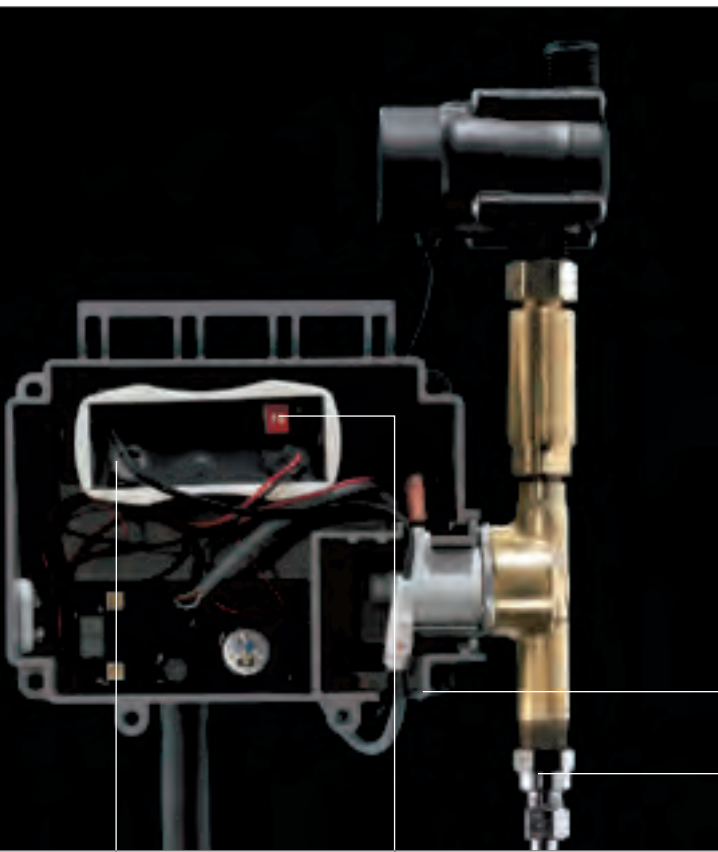

KEEP YOUR FAUCET BATTERY CHARGED.

HydroPower™ technology utilizes the faucet's water flow to continually charge the battery, which powers the faucet.

HydroPower technology is now available with the Delta® 590T, 591T, 1500T, and 3000T series faucets—as well as on Arzo® and Grail® faucets that feature Proximity™ Sensing Technology. It can also be easily retrofitted on all TECK® deck lavatory and 2.2 gpm HDF models by simply switching out the battery pack and installing the soft startup module.

Compared to battery or hardwire operation, HydroPower technology provides an environmentally friendly option that also contributes toward LEED® certification or a green project.

For more information, visit deltafaucet.com/hydropower.

Battery Pack

As few as 24 uses per day will keep the lithium ion battery charged—contributing to it lasting up to approximately 10 years.

On/Off Switch

The battery pack contains an on/off switch for battery conservation during seasonal usage. Product is shipped fully assembled in the OFF position to maintain battery shelf life.

Tempered Water Supply or Mixing Valve

Choose either a tempered water supply or a mixing valve—whichever is best suited for your particular application.

Surface Mount Control Box

Simplifies installation and maintenance; installed behind a sink apron, it reduces the opportunity for vandalism.

see what Delta can do™

A MASCO COMPANY

Delta Faucet Company
55 E. 111th St., P.O. Box 40980
Indianapolis, IN 46280

Masco Canada Limited, Plumbing Group
395 Matheson Blvd. East
Mississauga, Ontario L4Z 2H2

deltafaucet.com
800.345.DELTA (3358)

©2010 Masco Corporation of Indiana
DL-1683 03/10